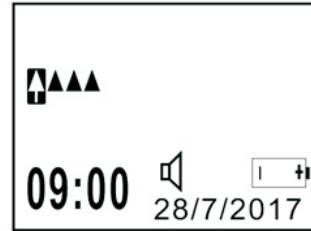

6. Low battery and charging.

When battery is low power, the battery icon will display blank as photo, you need to charge or replace AAA batteries, or it will stop work.

When charging, The LCD will show charging information if the battery is charging or full.